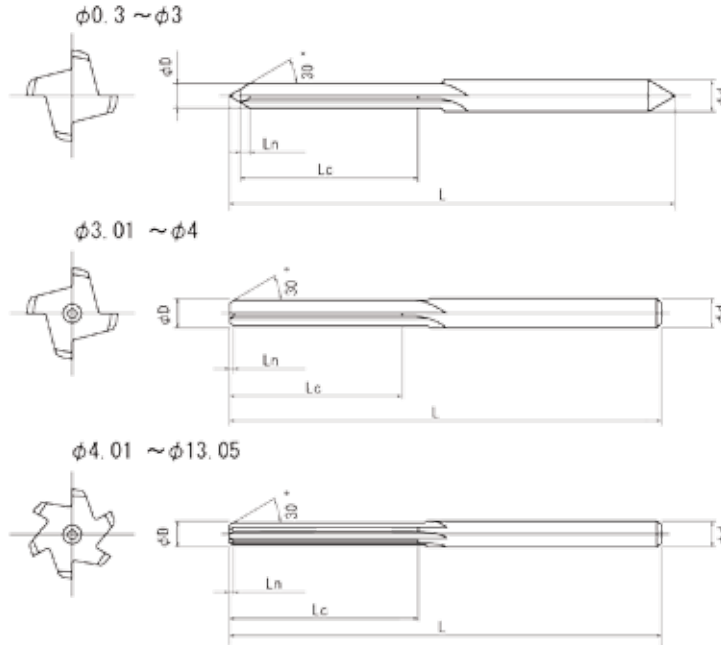

OVER **1000**
STOCKED SIZES

FEATURES

- 1** Manufactured from Micro Grain Carbide for excellent toughness and wear resistance.
- 2** Tolerance on diameter of 0 ~ + 0.005mm.
- 3** Diameters in 0.010mm increments.
- 4** Wide range of work materials including Carbon steels and hardened steels.

Tolerance for diameter 0 ~ +0.005mm

| | |
|-------------------|--|
| Specification | OSG Standard, Straight flute reamer Wide range of work materials up to 50HRC. |
| Shank | NS (without flat) |
| Material | MG Carbide |
| Surface Treatment | None |